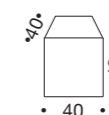

Finitura/Finish:

Pelle ecologica/Soft eco-leather
Bianco/White Nero/Black
Moka/Moka Rosso/Red
Verde/Green Arancio/Orange