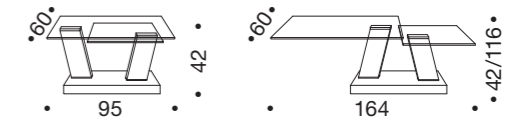

Tavolino, base in metallo, doppio piano in cristallo, piani girevoli sincronizzati.

Couch table, metal base, doubling glass tops, synchronized turning tops.

Table multifonctions, piètement en métal, deux plateaux verre, plateaux ouvrants synchronisés.

Struttura in metallo/Metal structure:
Cromo/Chrome
Piano in cristallo/Glass top:
Trasparente/Transparent