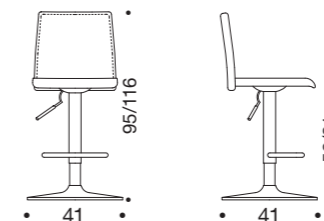

Seduta e schienale in pelle ecologica/Soft eco-leather seat and back:

Bianco/White Nero/Black Moka/Moka

Sgabello/Stool **GEORGE**
Struttura/Structure: Cromo/Chrome
Seduta e schienale pelle ecologica/
Seat and back soft eco-leather:
Bianco/White

Design: Studio Pizeta

JOLIE

Sedia, struttura in metallo, interamente rivestita in pelle ecologica, cucitura in tinta.

Metal frame chair, soft eco-leather covering, leather colour stitching

Chaise en metal, revêtement en eco-cuir, piquages ton sur ton.