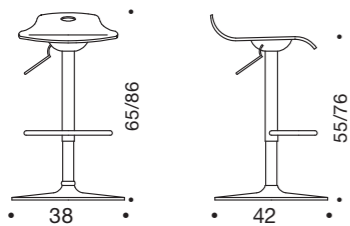

Sgabello, base in metallo, meccanismo a gas regolabile in altezza da cm 55 a cm 76, seduta monoscocca in metacrilato, girevole.

Barstool, metal frame, gas lifting device adjustable in height from cm 55 to cm 76, methacrylate shell, swivelling.

Tabouret, piétement en métal,haussement par piston-gas réglable en hauteur de cm 55 à cm 76, coque en métacrylat, tournant.

Struttura in metallo/Metal structure:
Cromo/Chrome

Scocca in metacrilato/Methacrylate shell:
Trasparente neutro/Transparent neutral
Coprente bianco/White opaque