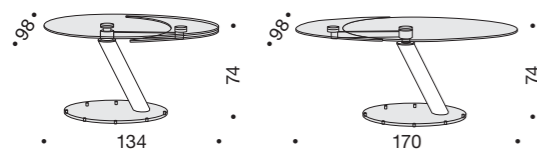

Base e piano in cristallo/Glass top and base:

Trasparente/Transparent