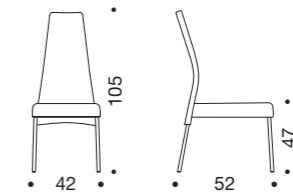

Rivestimento in pelle ecologica/ Soft eco-leather covering:

Bianco/White Nero/Black

Sedie/Chairs **LADY**
Struttura/Structure: Cromo/Chrome
Rivestimento pelle ecologica/Soft eco-leather covering: Bianco/White Nero/Black