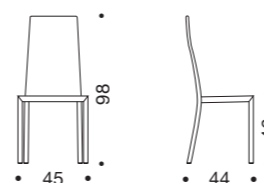

WAVE

Sedia, struttura in metallo, interamente rivestita in cuoio rigenerato, cuciture in tinta.

Metal frame chair, eco-leather covering, leather colour stitching.

Chaise en metal, revêtement en éco-cuir, piquages ton sur ton.

Sedia rivestita in cuoio rigenerato/ Eco-leather covering:

Bianco/White Nero/Black Moka/Moka
Corda/Corda Mastice/Mastice