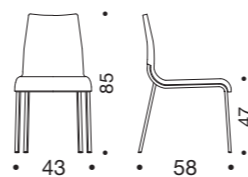

Scocca in pelle ecologica/Soft eco-leather shell:

Bianco/White Nero/Black Moka/Moka Tortora/Taupe