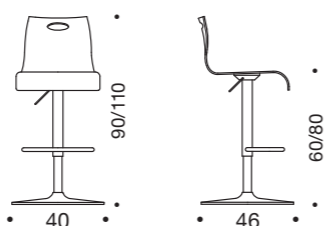

PHILIP

Sgabello, base in metallo, meccanismo a gas regolabile in altezza da cm 60 a cm 80, seduta monoscocca in metacrilato, girevole.

Barstool, metal frame, gas lifting device adjustable in height from cm 60 to cm 80, methacrylate shell, swivelling.

Tabouret, piétement en métal,haussement par piston-gas réglable en hauteur de cm 60 à cm 80, coque en métacrylat, tournant.

Struttura in metallo/Metal structure:
Cromo/Chrome

Scocca in metacrilato/Methacrylate shell:
Trasparente neutro/Transparent neutral
Trasparente fumé/Transparent fumé